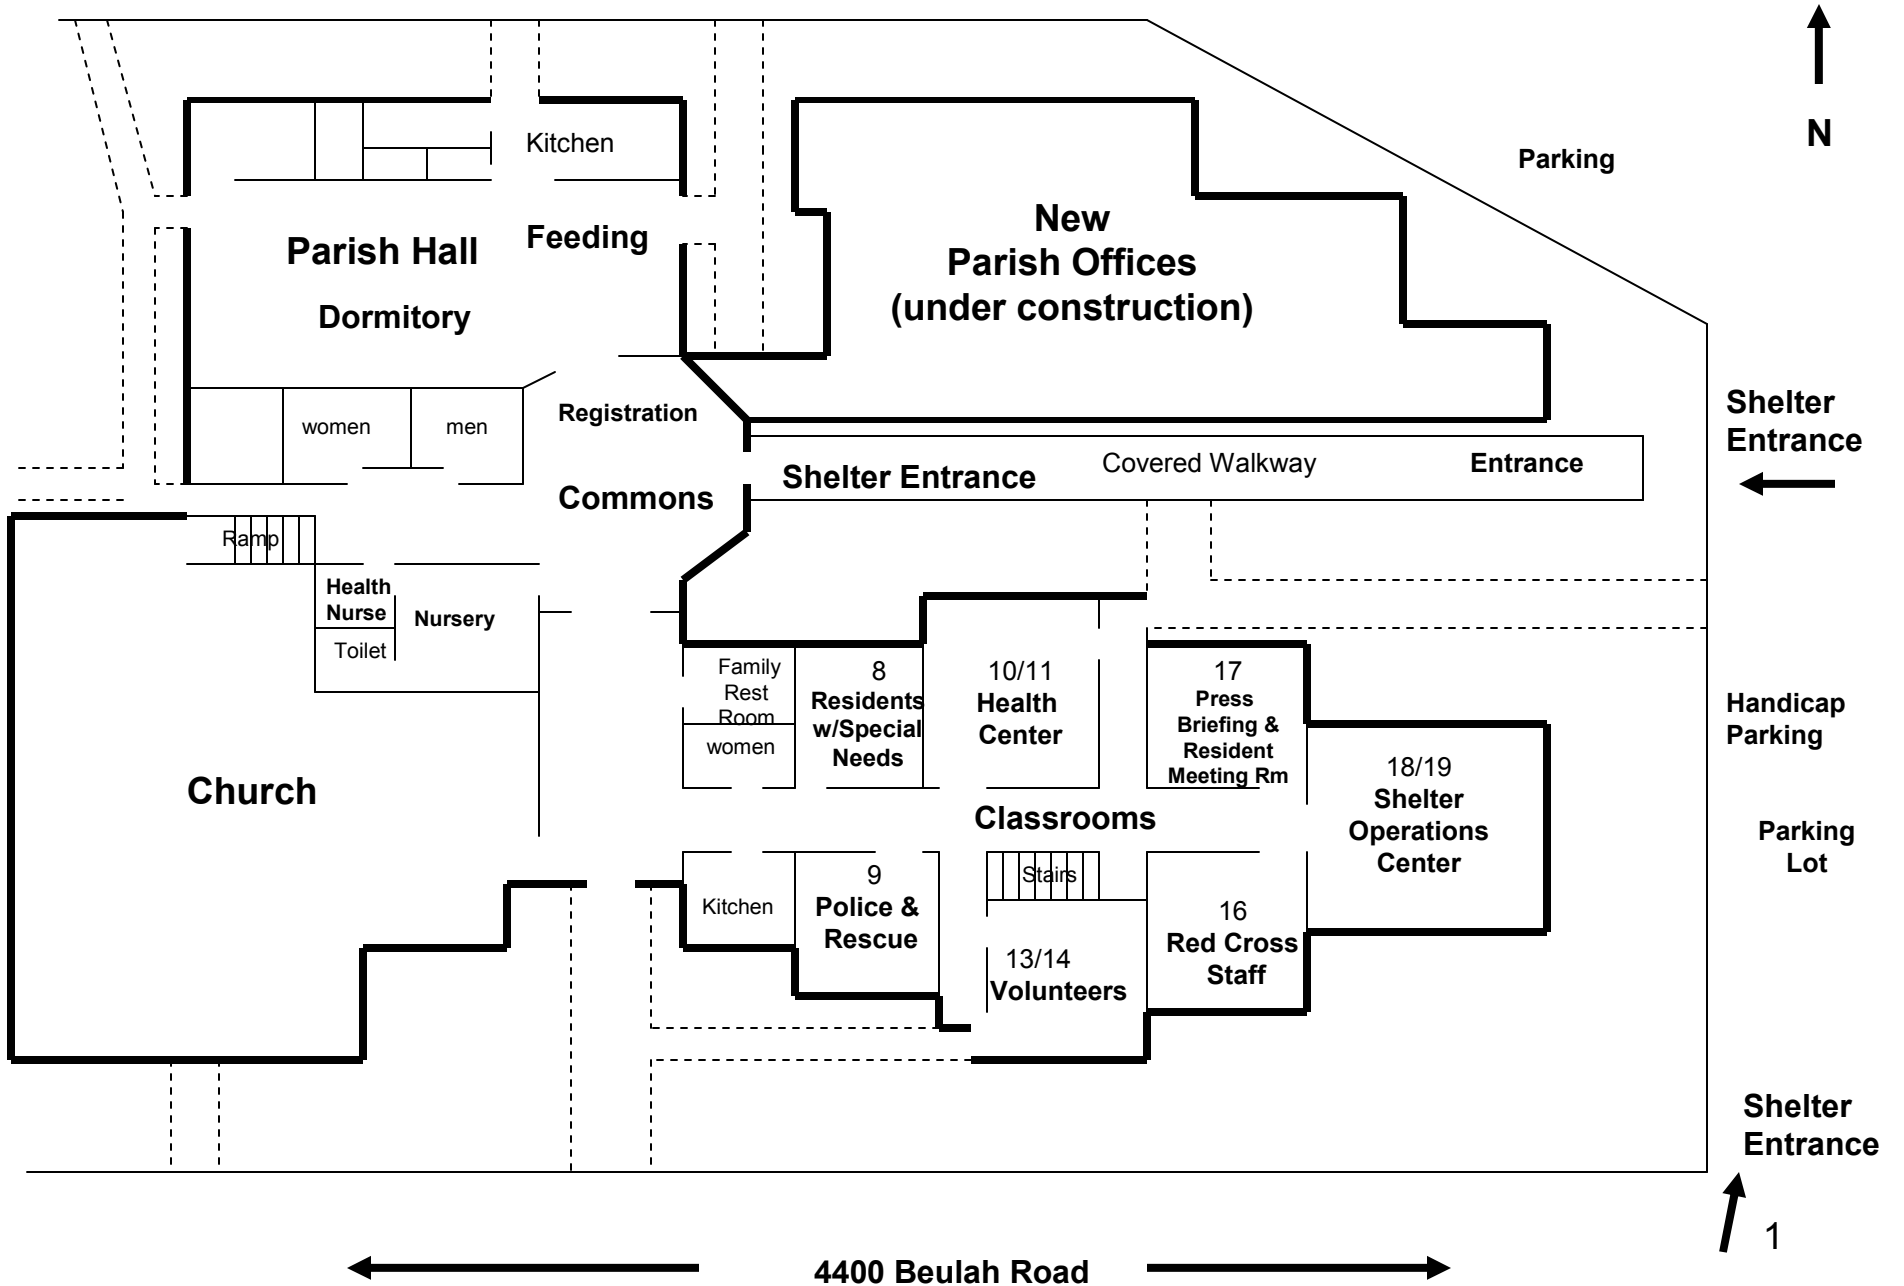

St. Augustine Church Emergency Shelter

St. Augustine Church Emergency Shelter (Registration, Client Information, Feeding, and Dormitory)

Emergency Gathering Point #3

St. Augustine Church Emergency Shelter (Shelter Operations Center, Health Center, Communications, Volunteers)

St. Augustine Church Emergency Shelter Shelter Operations Center, Room 18/19

St. Augustine Church Emergency Shelter (Information/Communications Flow)

St. Augustine Church Emergency Shelter Emergency Evacuation Routes and Gathering Points

St. Augustine Church Emergency Shelter (Location Map)