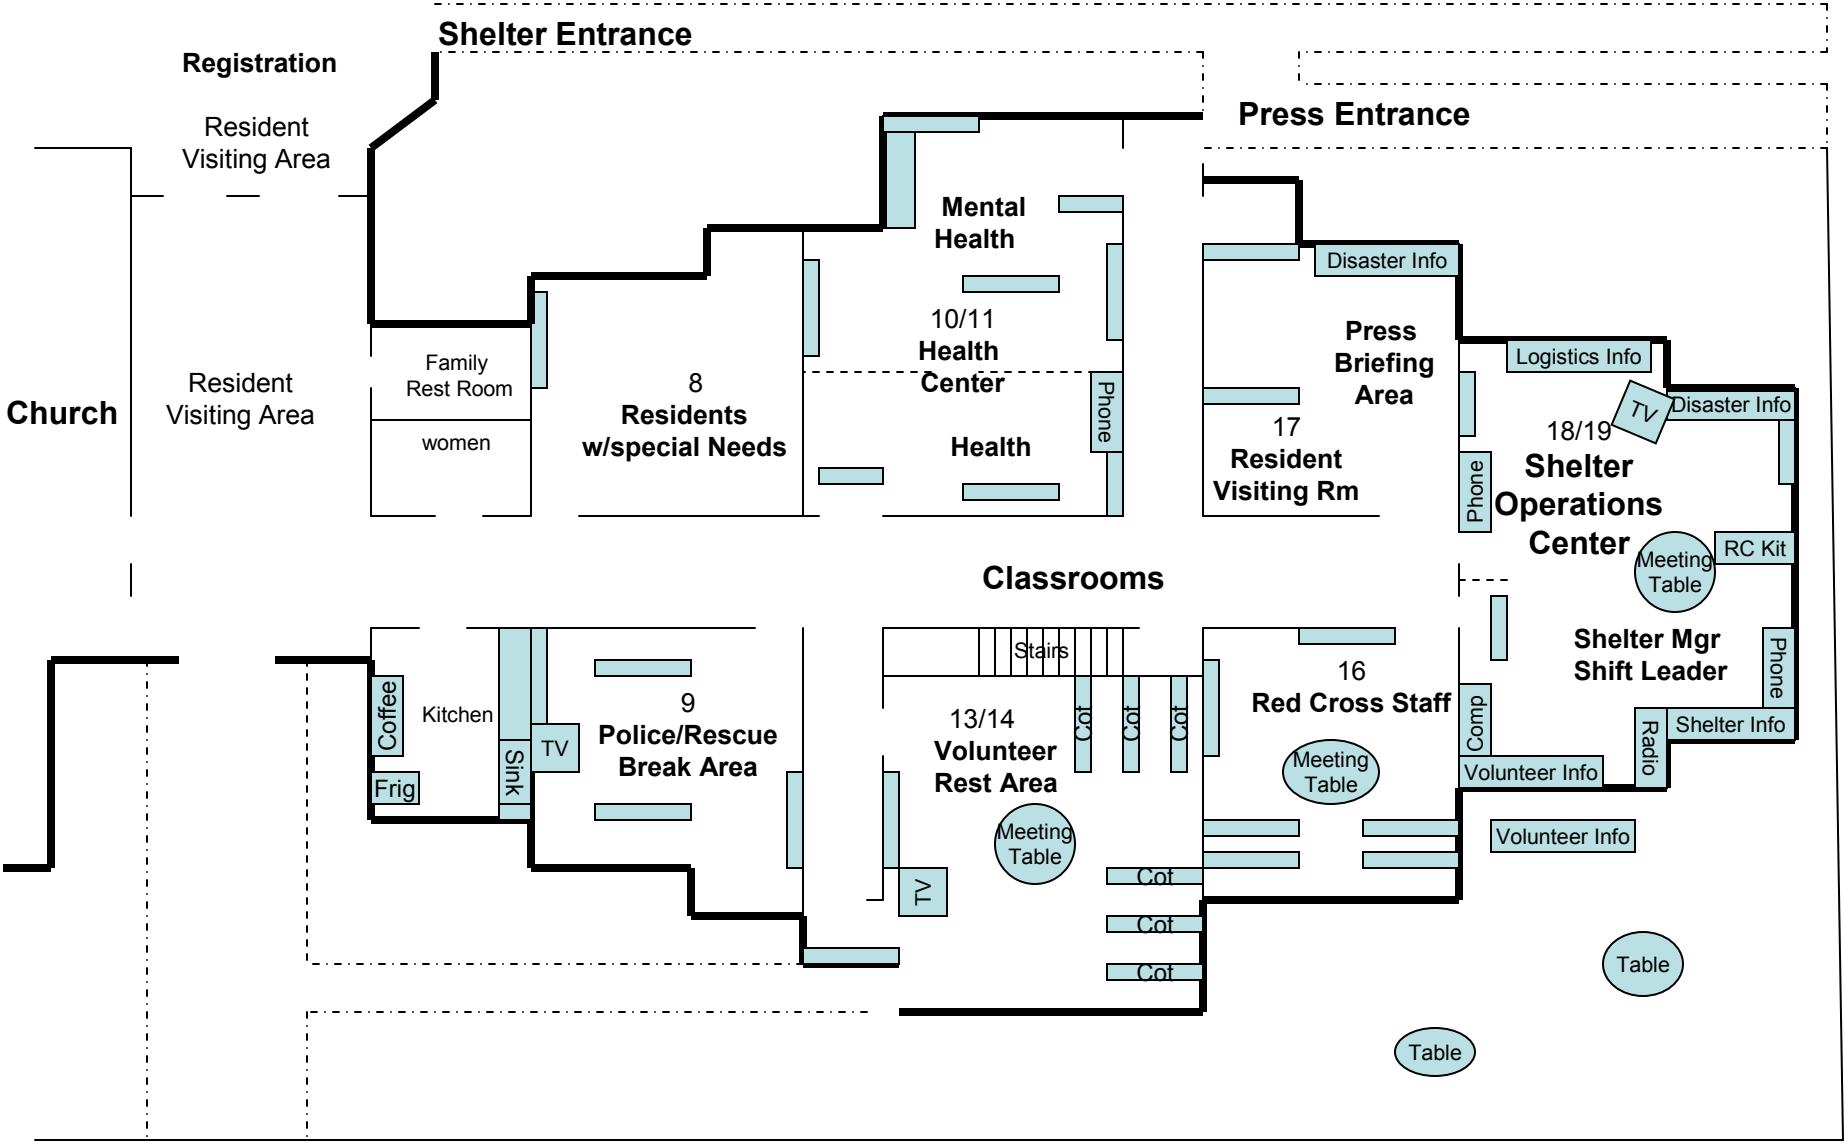

St. Augustine Church Emergency Shelter

St. Augustine Church Emergency Shelter (Registration, Client Information, Feeding, and Dormitory)

Emergency Gathering Point #3

St. Augustine Church Emergency Shelter (Shelter Operations Center, Health Center, Communications, Volunteers)

St. Augustine Church Emergency Shelter Shelter Operations Center, Room 18/19

St. Augustine Church Emergency Shelter (Information/Communications Flow)

St. Augustine Church Emergency Shelter Emergency Evacuation Routes and Gathering Points

St. Augustine Church Emergency Shelter (Location Map)