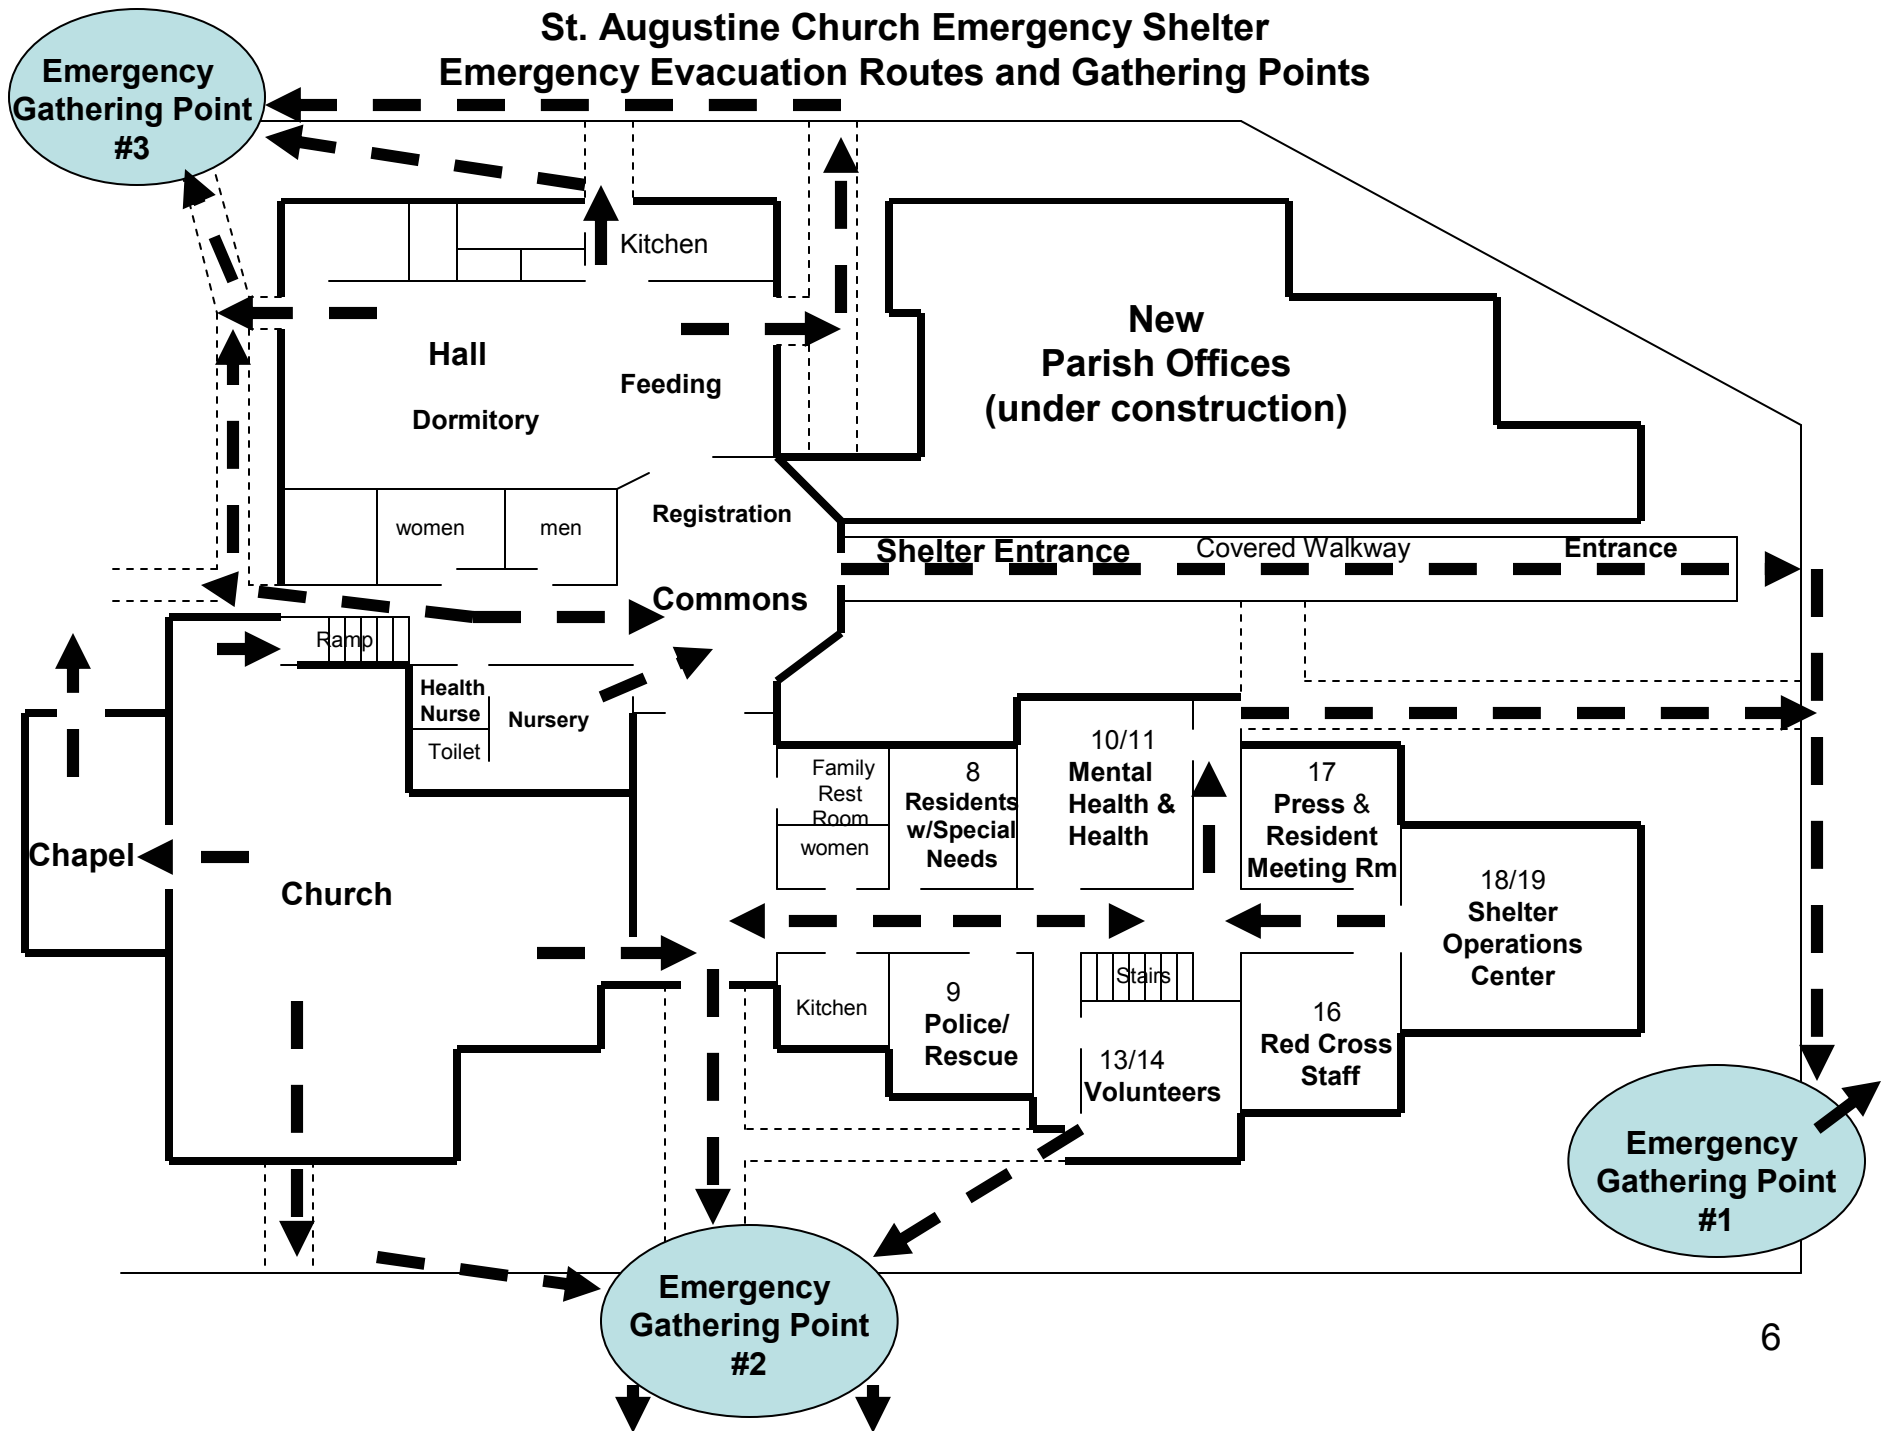

St. Augustine Church Emergency Shelter

St. Augustine Church Emergency Shelter (Registration, Client Information, Feeding, and Dormitory)

Emergency Gathering Point #3

St. Augustine Church Emergency Shelter (Shelter Operations Center, Health Center, Communications, Volunteers)

St. Augustine Church Emergency Shelter Shelter Operations Center, Room 18/19

St. Augustine Church Emergency Shelter (Information/Communications Flow)

St. Augustine Church Emergency Shelter Emergency Evacuation Routes and Gathering Points

St. Augustine Church Emergency Shelter (Location Map)