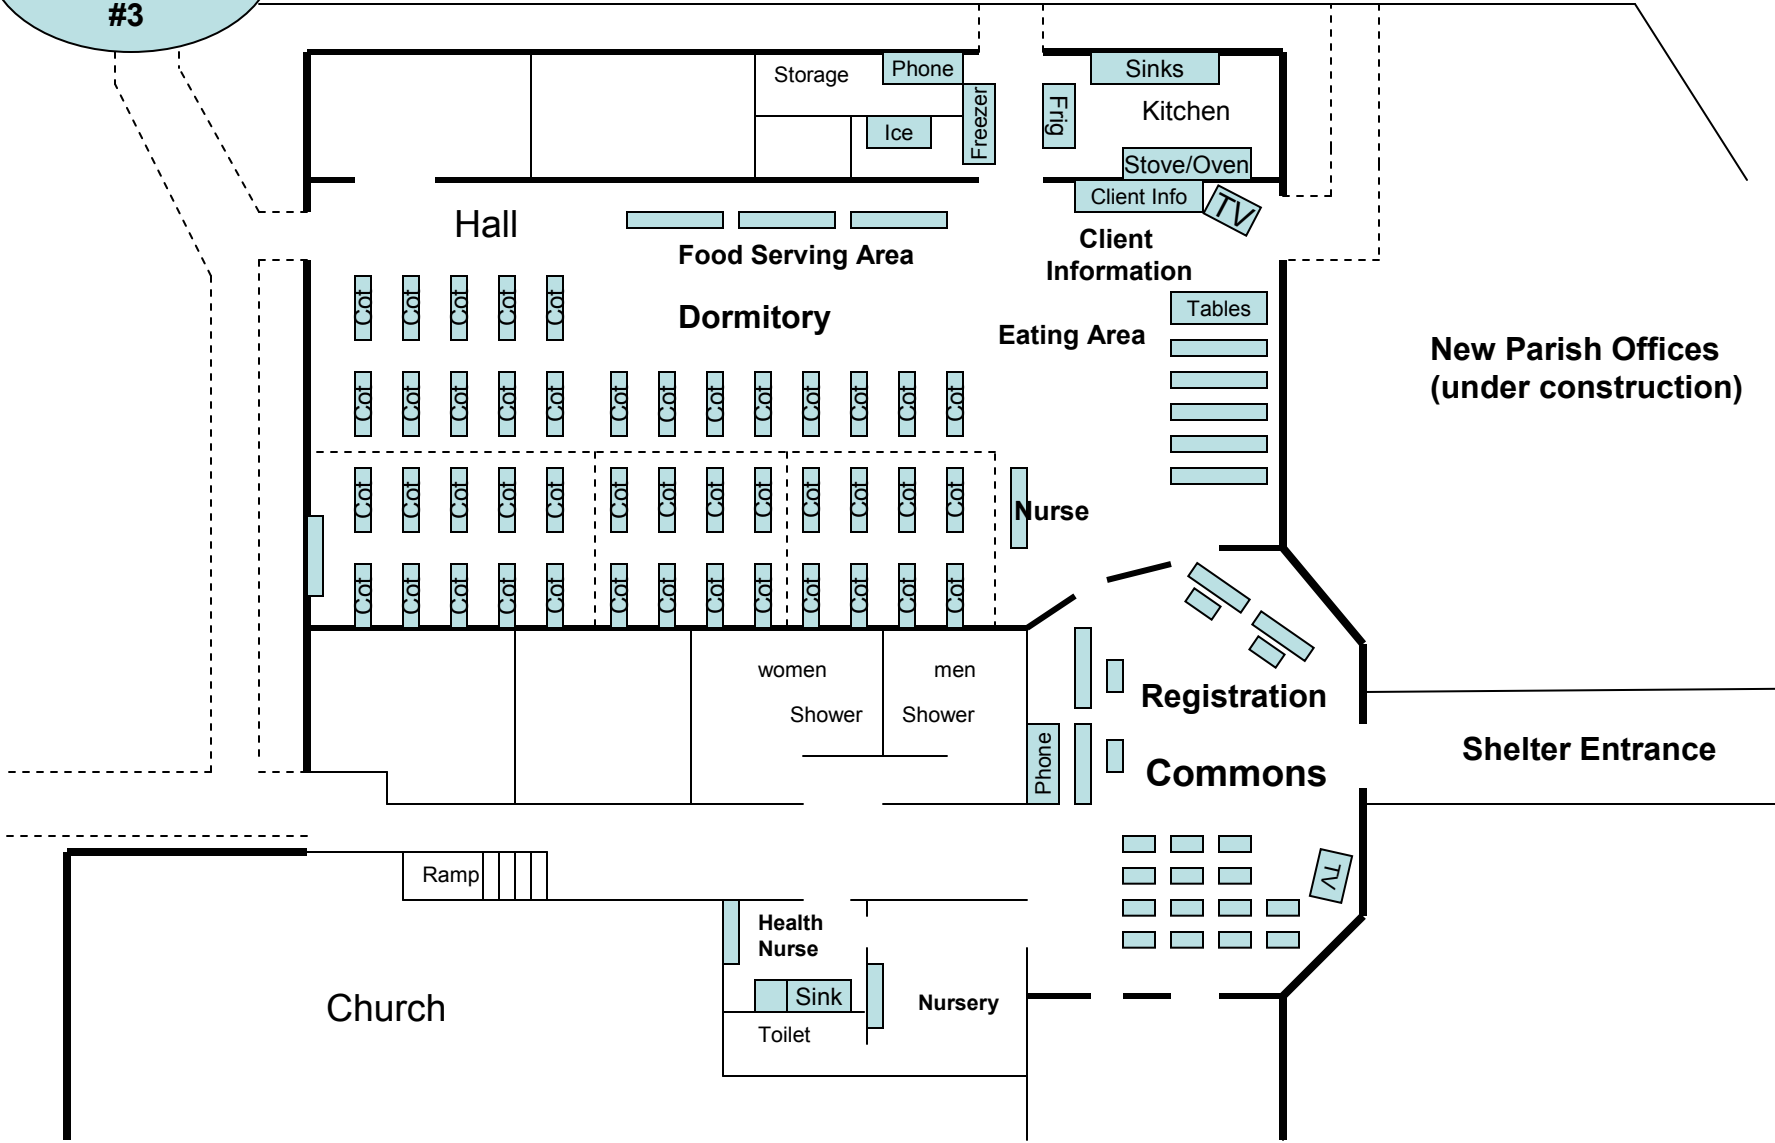

St. Augustine Church Emergency Shelter

St. Augustine Church Emergency Shelter (Registration, Client Information, Feeding, and Dormitory)

Emergency Gathering Point #3

St. Augustine Church Emergency Shelter (Shelter Operations Center, Health Center, Communications, Volunteers)

St. Augustine Church Emergency Shelter Shelter Operations Center, Room 18/19

St. Augustine Church Emergency Shelter (Information/Communications Flow)

St. Augustine Church Emergency Shelter Emergency Evacuation Routes and Gathering Points

St. Augustine Church Emergency Shelter (Location Map)