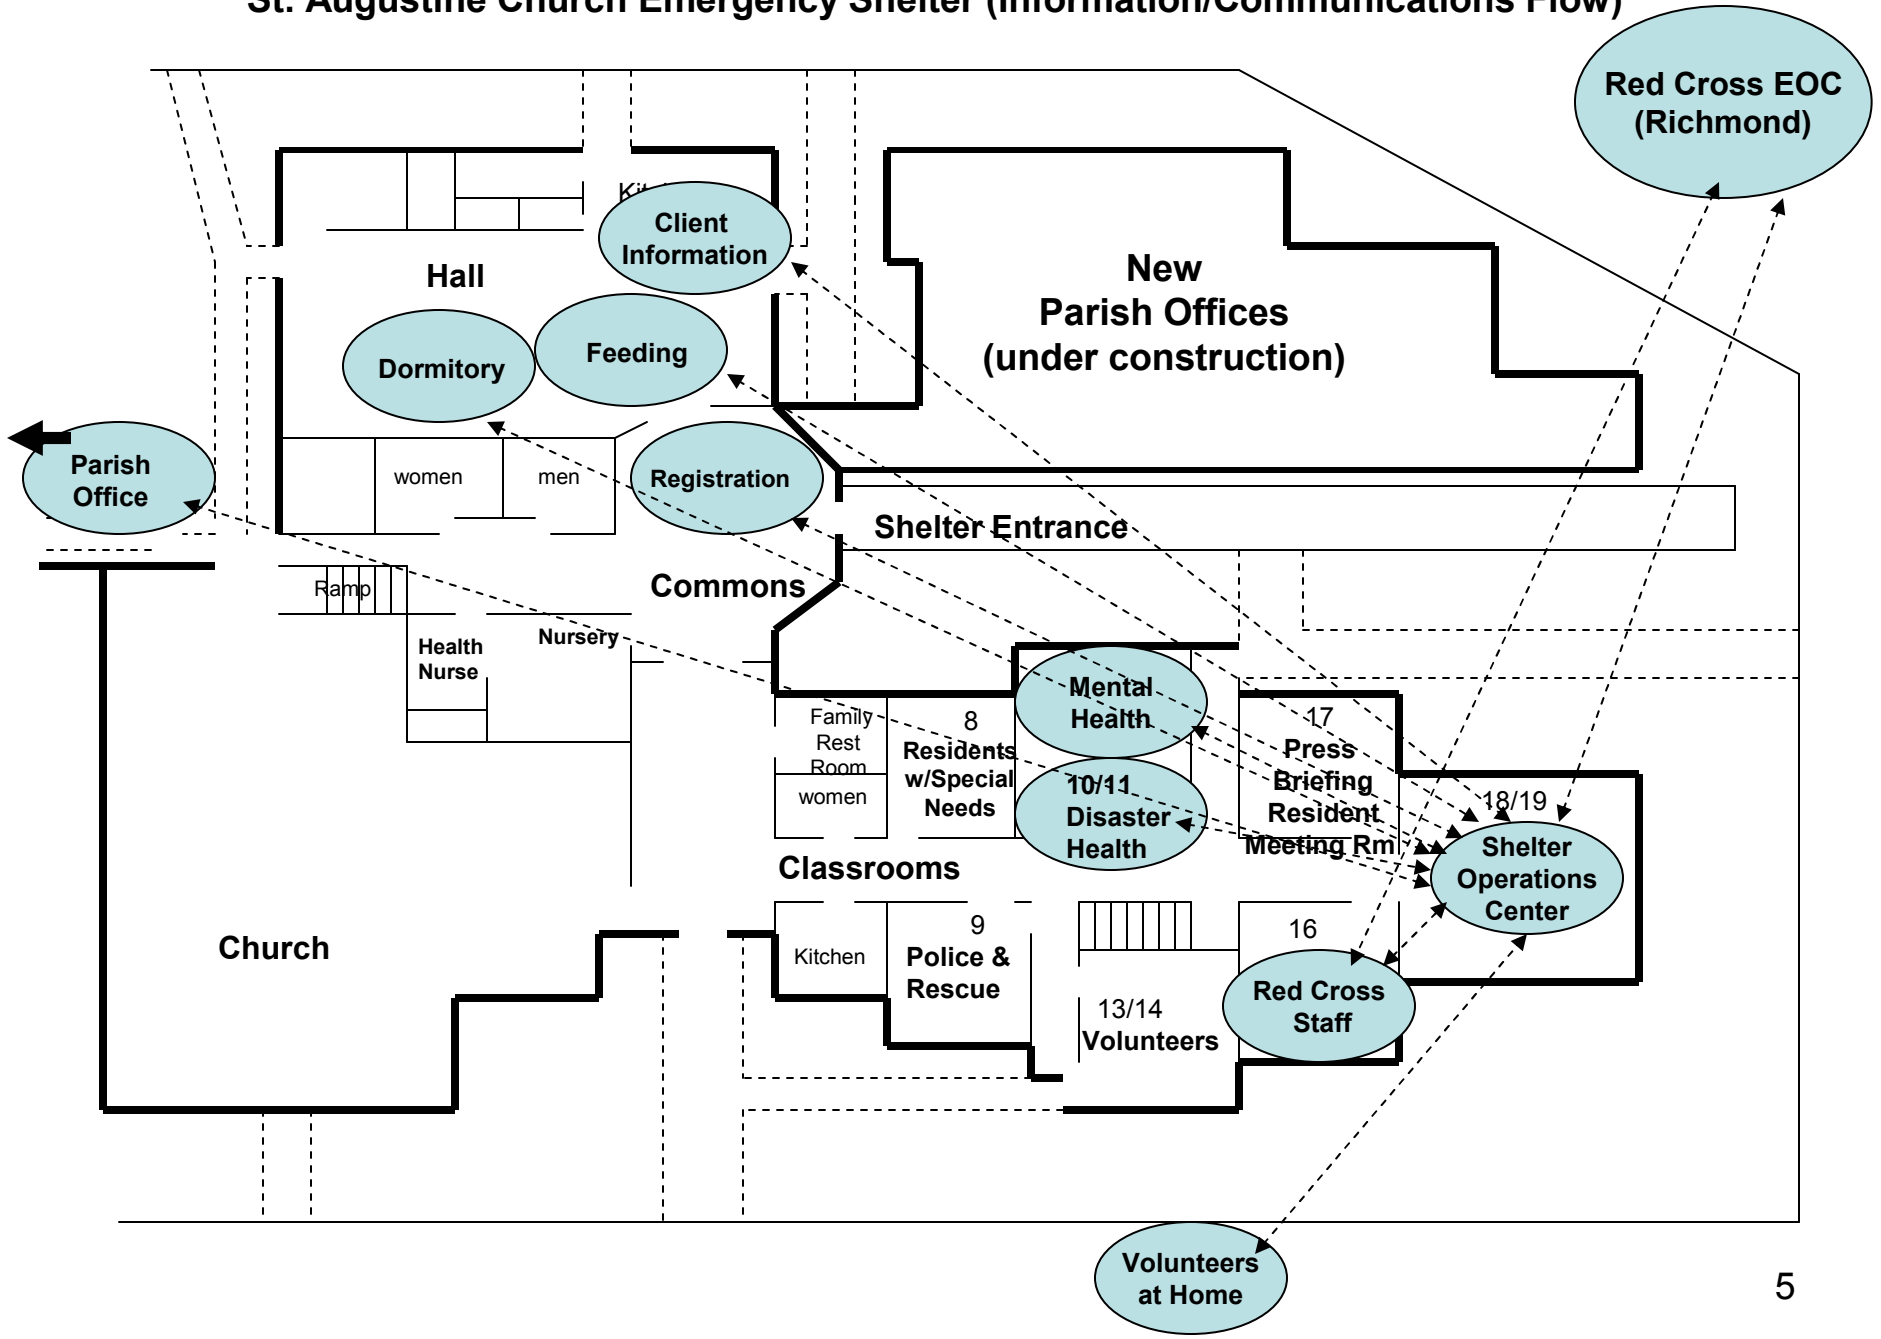

St. Augustine Church Emergency Shelter

St. Augustine Church Emergency Shelter (Registration, Client Information, Feeding, and Dormitory)

Emergency Gathering Point #3

St. Augustine Church Emergency Shelter (Shelter Operations Center, Health Center, Communications, Volunteers)

St. Augustine Church Emergency Shelter Shelter Operations Center, Room 18/19

St. Augustine Church Emergency Shelter (Information/Communications Flow)

St. Augustine Church Emergency Shelter Emergency Evacuation Routes and Gathering Points

St. Augustine Church Emergency Shelter (Location Map)