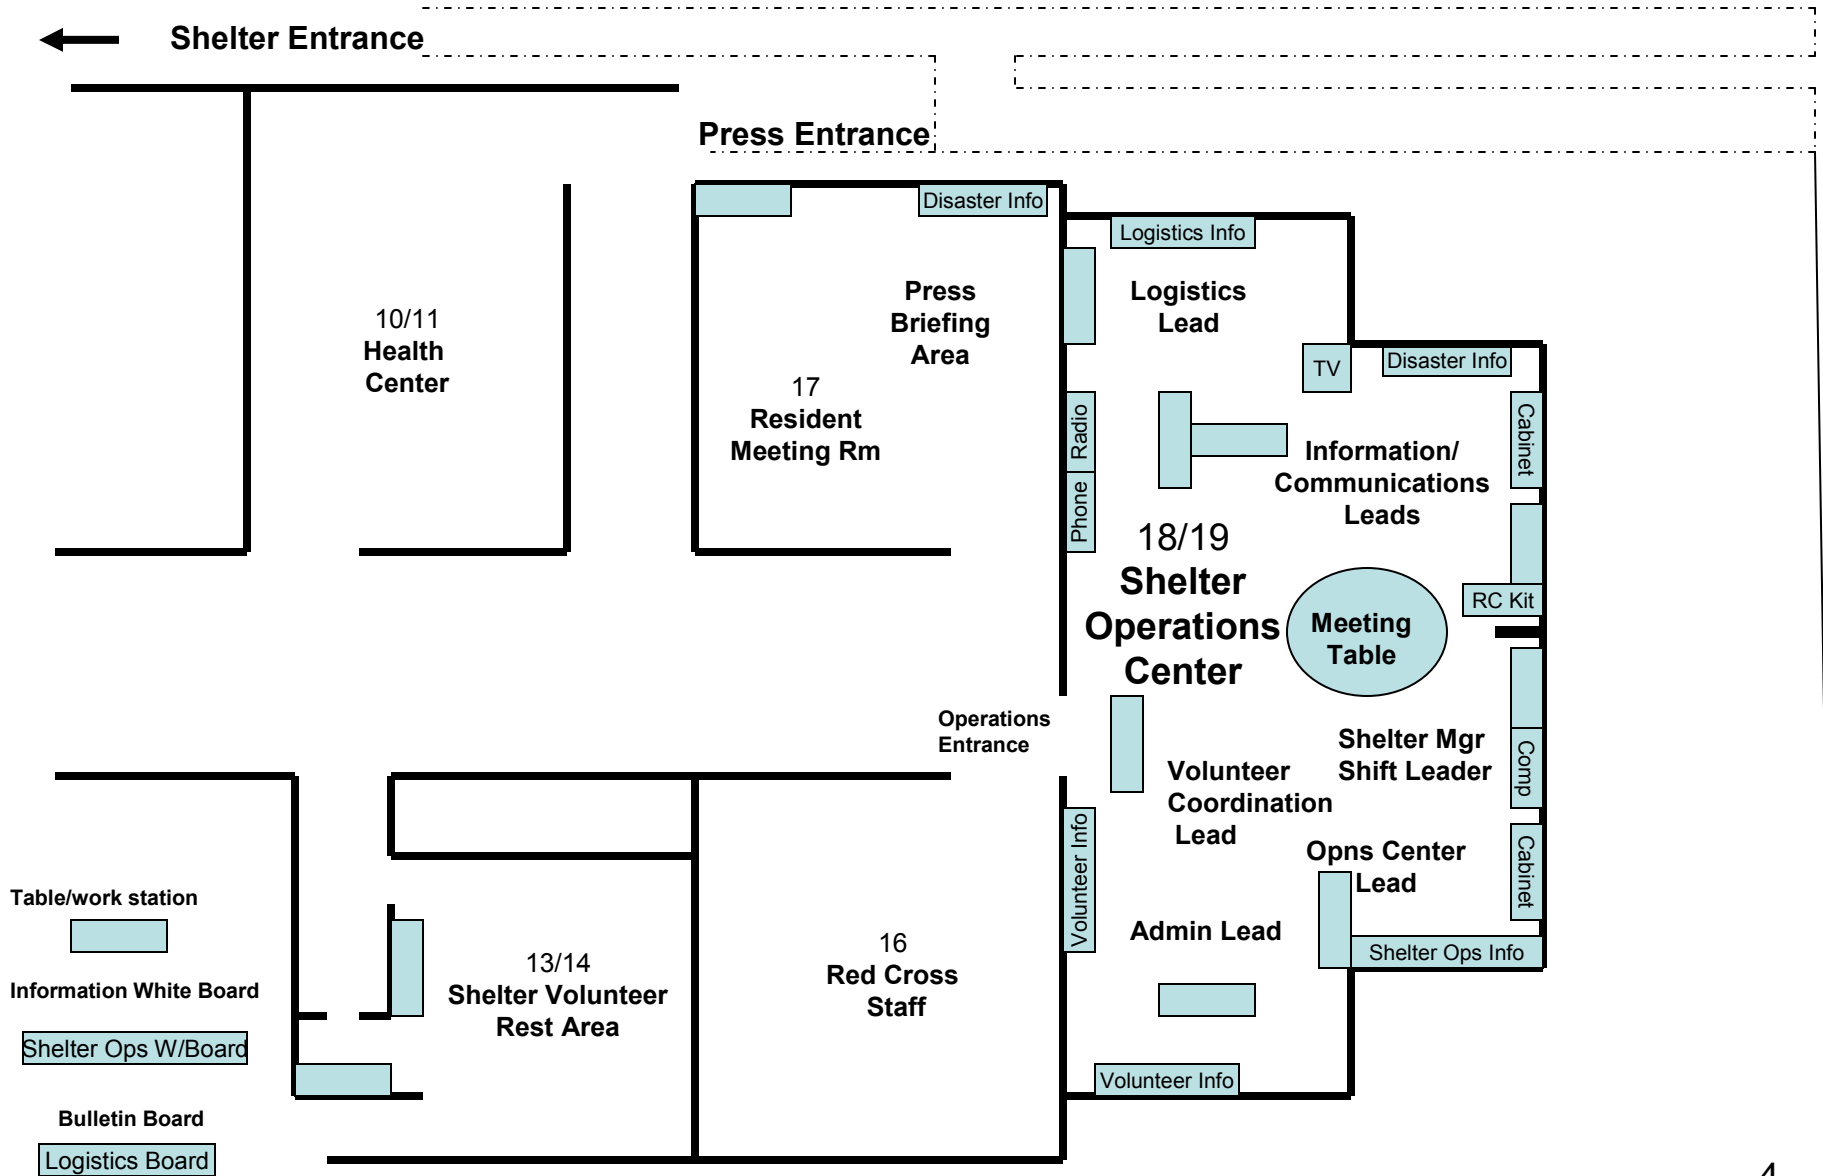

St. Augustine Church Emergency Shelter

St. Augustine Church Emergency Shelter (Registration, Client Information, Feeding, and Dormitory)

Emergency Gathering Point #3

St. Augustine Church Emergency Shelter (Shelter Operations Center, Health Center, Communications, Volunteers)

St. Augustine Church Emergency Shelter Shelter Operations Center, Room 18/19

St. Augustine Church Emergency Shelter (Information/Communications Flow)

St. Augustine Church Emergency Shelter Emergency Evacuation Routes and Gathering Points

St. Augustine Church Emergency Shelter (Location Map)